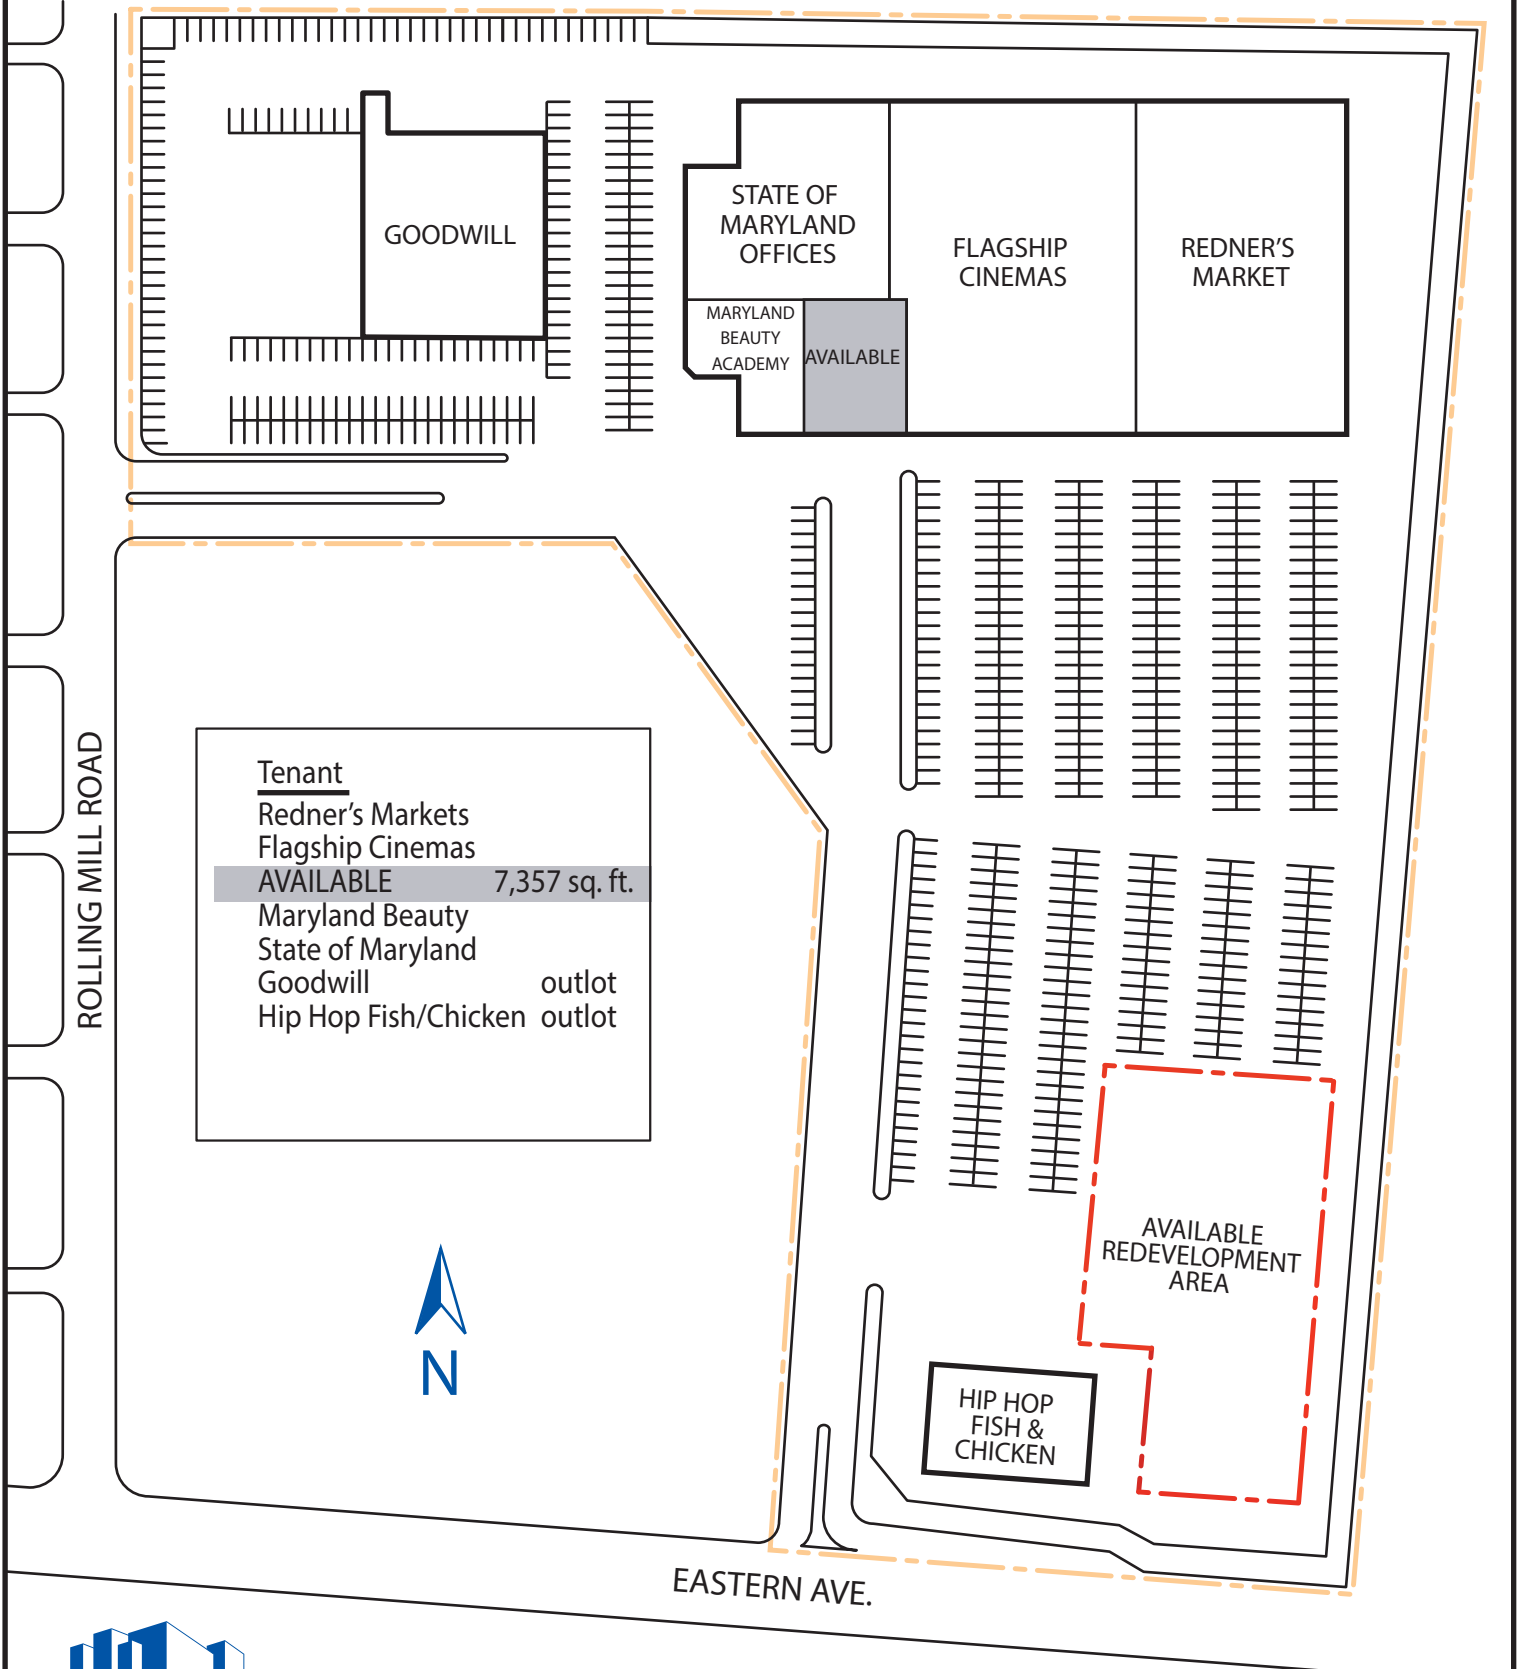

# EASTPOINT SHOPPING CENTER

BALTIMORE, MD 21224

Tenant	
Redner's Markets	
Flagship Cinemas	
AVAILABLE	7,357 sq. ft.
Maryland Beauty	
State of Maryland	
Goodwill	outlot
Hip Hop Fish/Chicken	outlot

ROLLING MILL ROAD

EASTERN AVE.