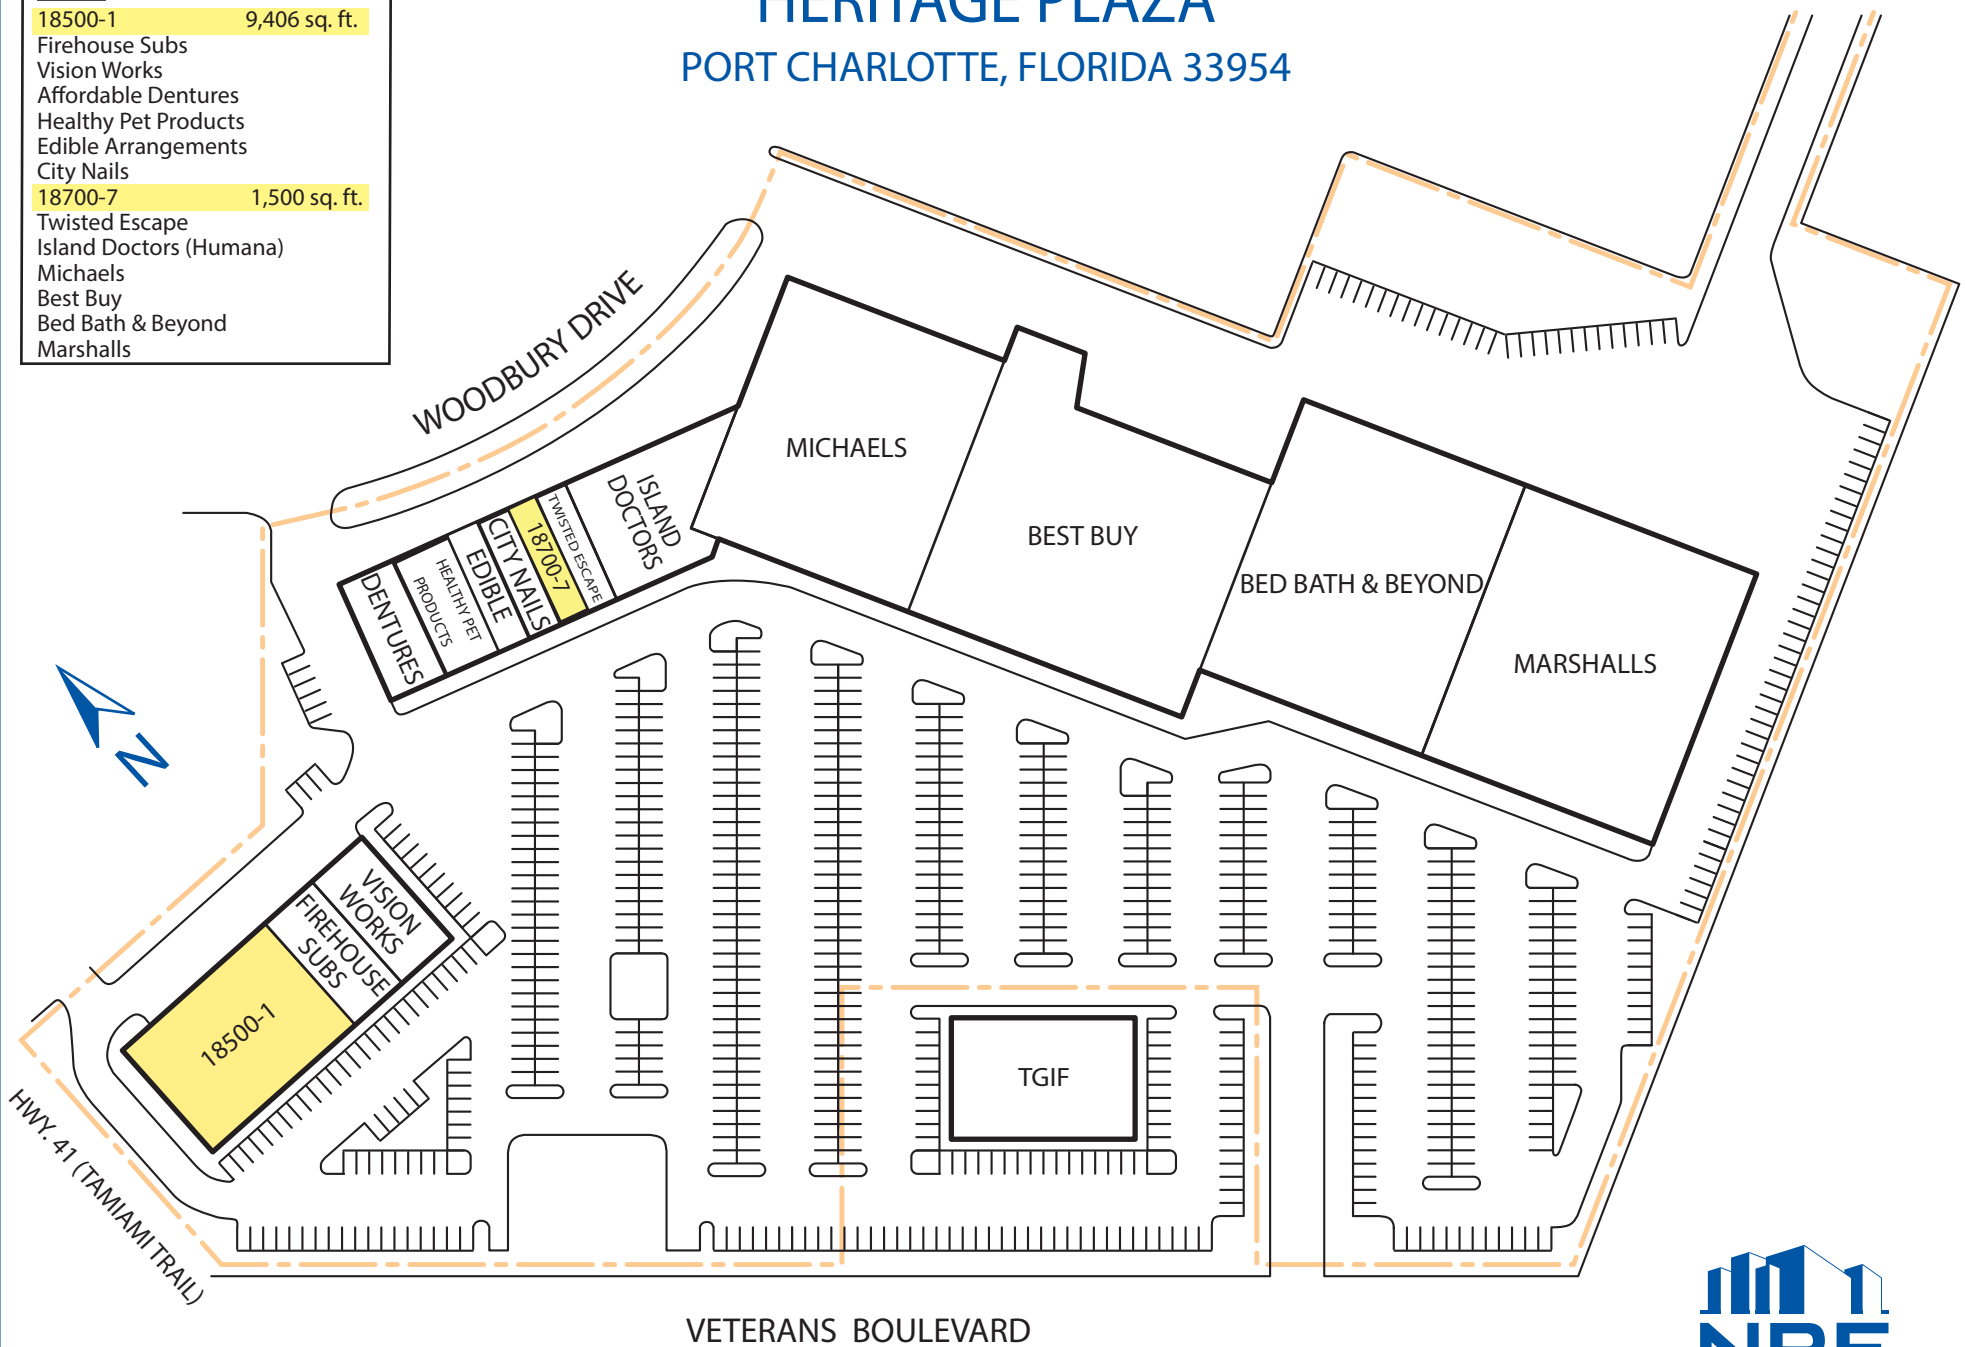

HERITAGE PLAZA

PORT CHARLOTTE, FLORIDA 33954

Tenant

18500-1 9,406 sq. ft.

- Firehouse Subs
- Vision Works
- Affordable Dentures
- Healthy Pet Products
- Edible Arrangements
- City Nails

18700-7 1,500 sq. ft.

- Twisted Escape
- Island Doctors (Humana)
- Michaels
- Best Buy
- Bed Bath & Beyond
- Marshalls

The information contained herein has been given to us by sources believed reliable. We have no reason to doubt its accuracy, but we do not guarantee it.