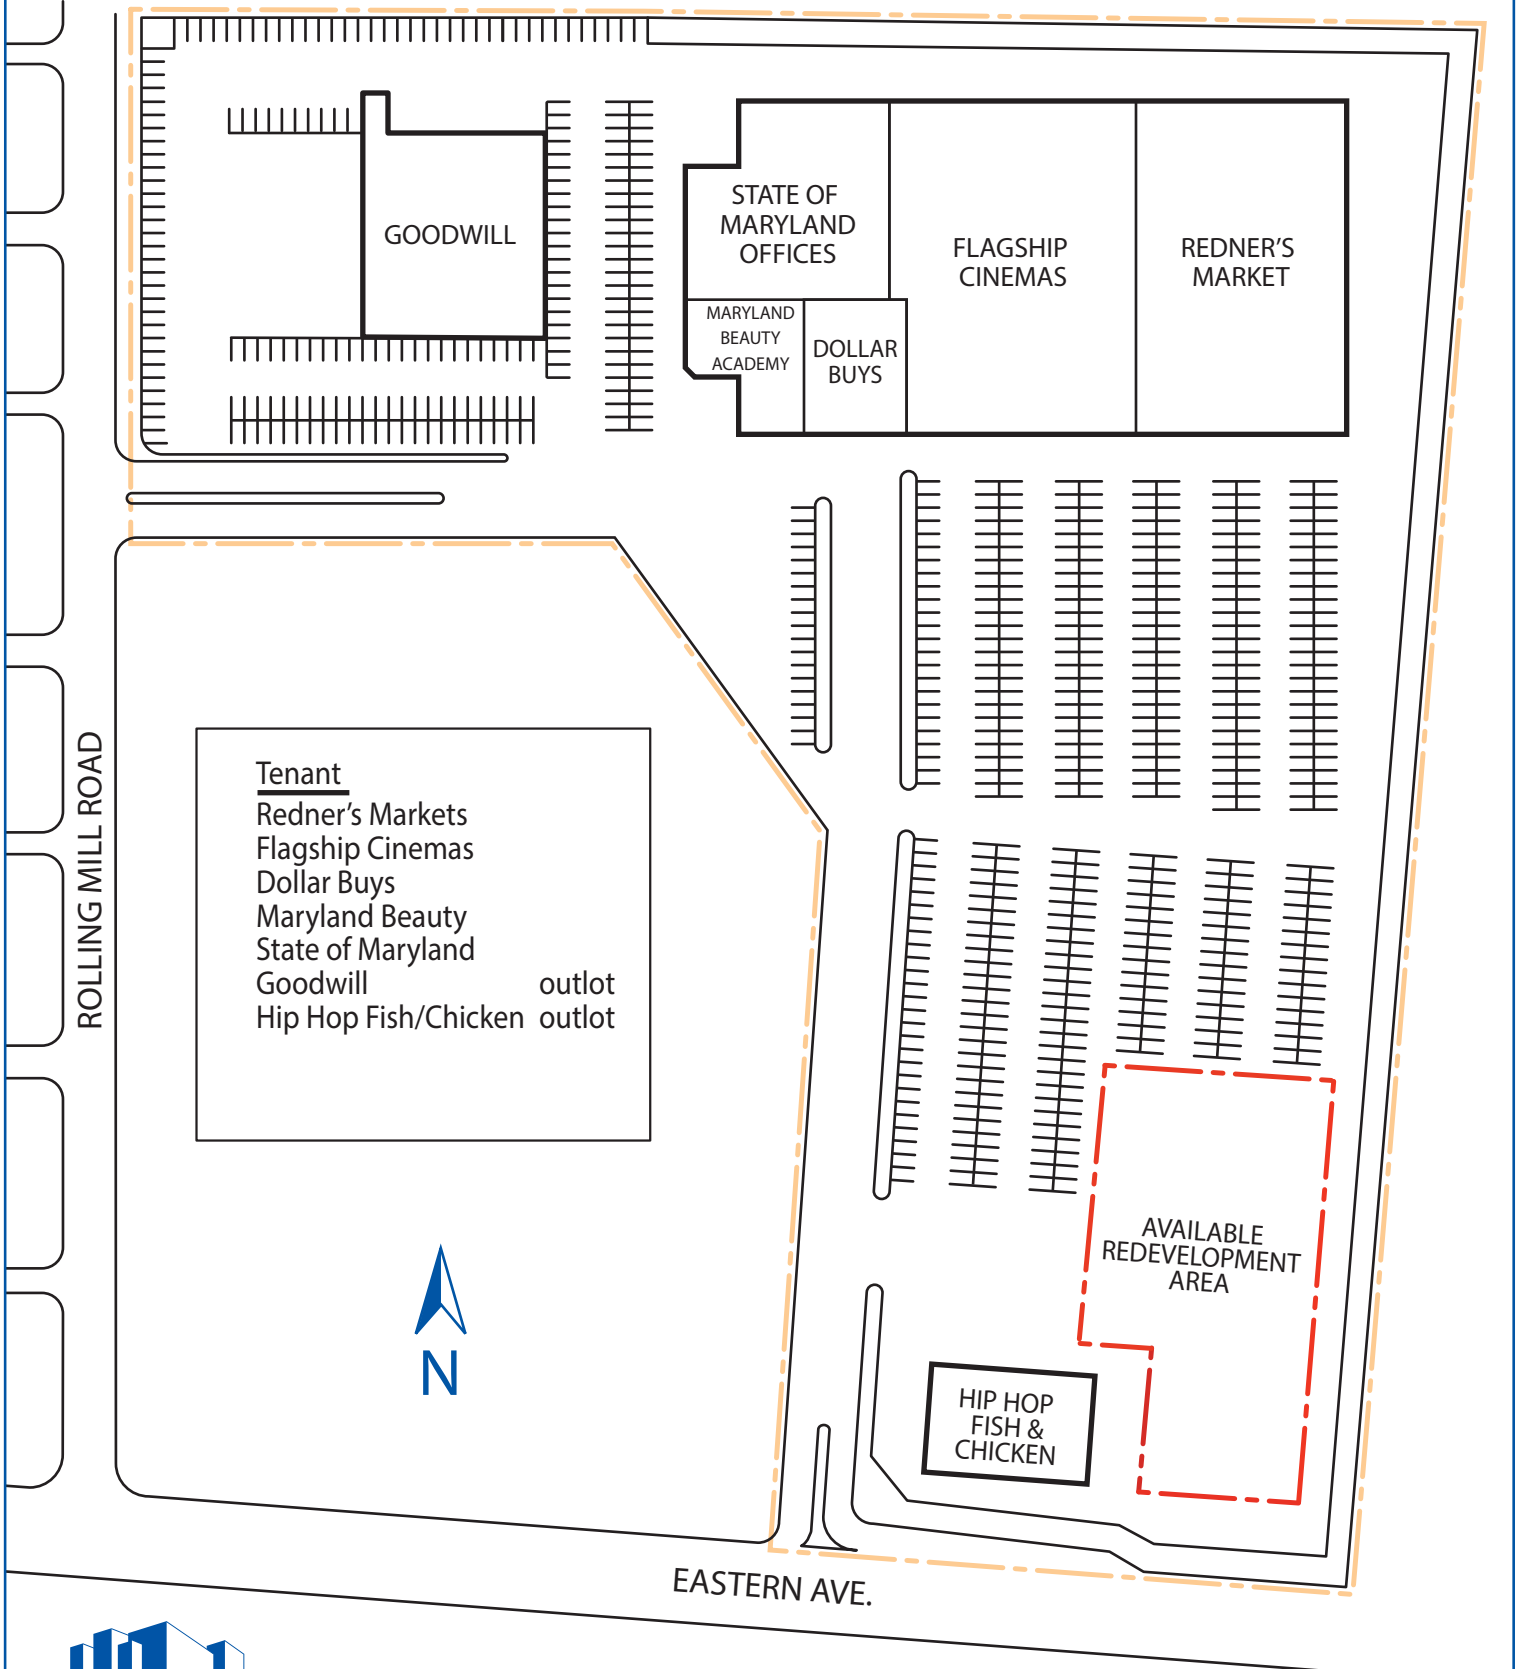

EASTPOINT SHOPPING CENTER

BALTIMORE, MD 21224

ROLLING MILL ROAD

EASTERN AVE.