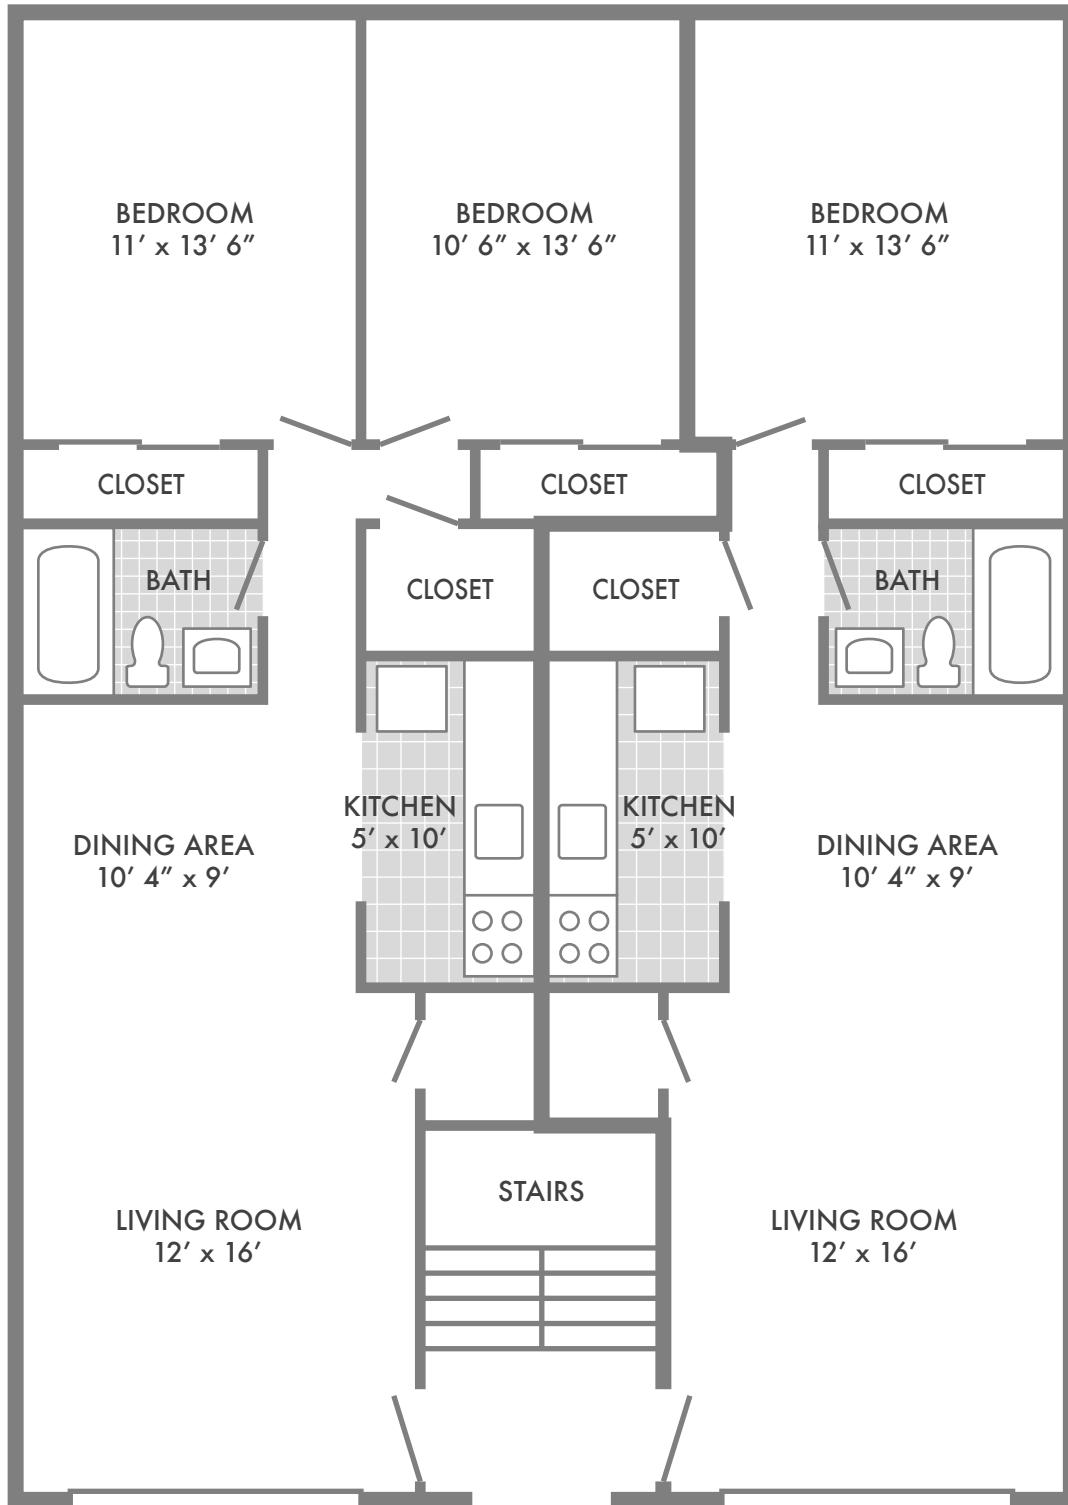

White Bluff Apartments

Two Bedroom, One Bath One Bedroom, One Bath

Approx. 750 sq. ft.

Approx. 680 sq. ft.

The above information is from an appropriate source, but is not guaranteed.