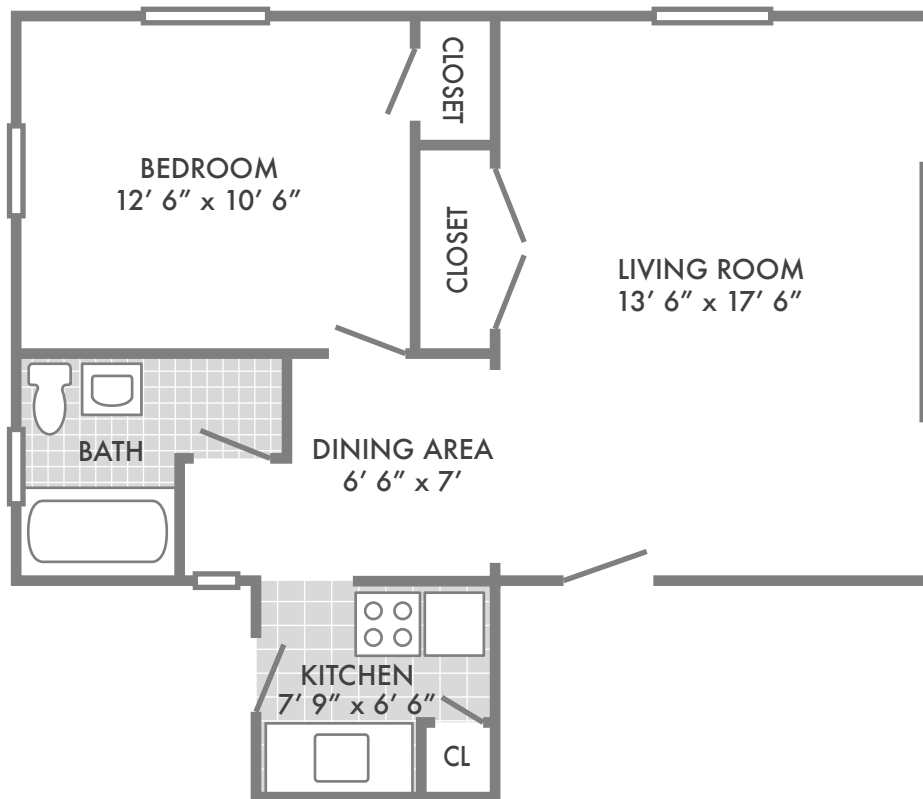

Southwood Apartments

One Bedroom, One Bath

Approx. 565 sq. ft.

The above information is from an appropriate source, but is not guaranteed.