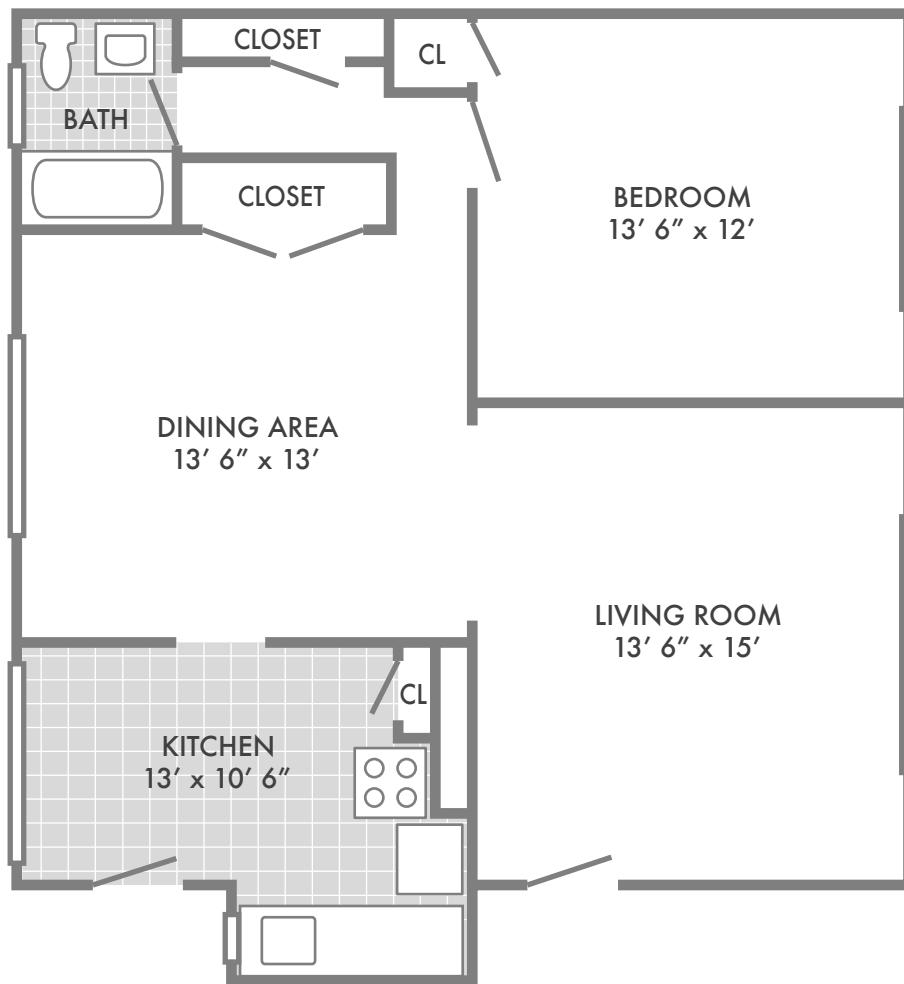

Southwood Apartments

One Bedroom, One Bath

Approx. 735 sq. ft.

The above information is from an appropriate source, but is not guaranteed.