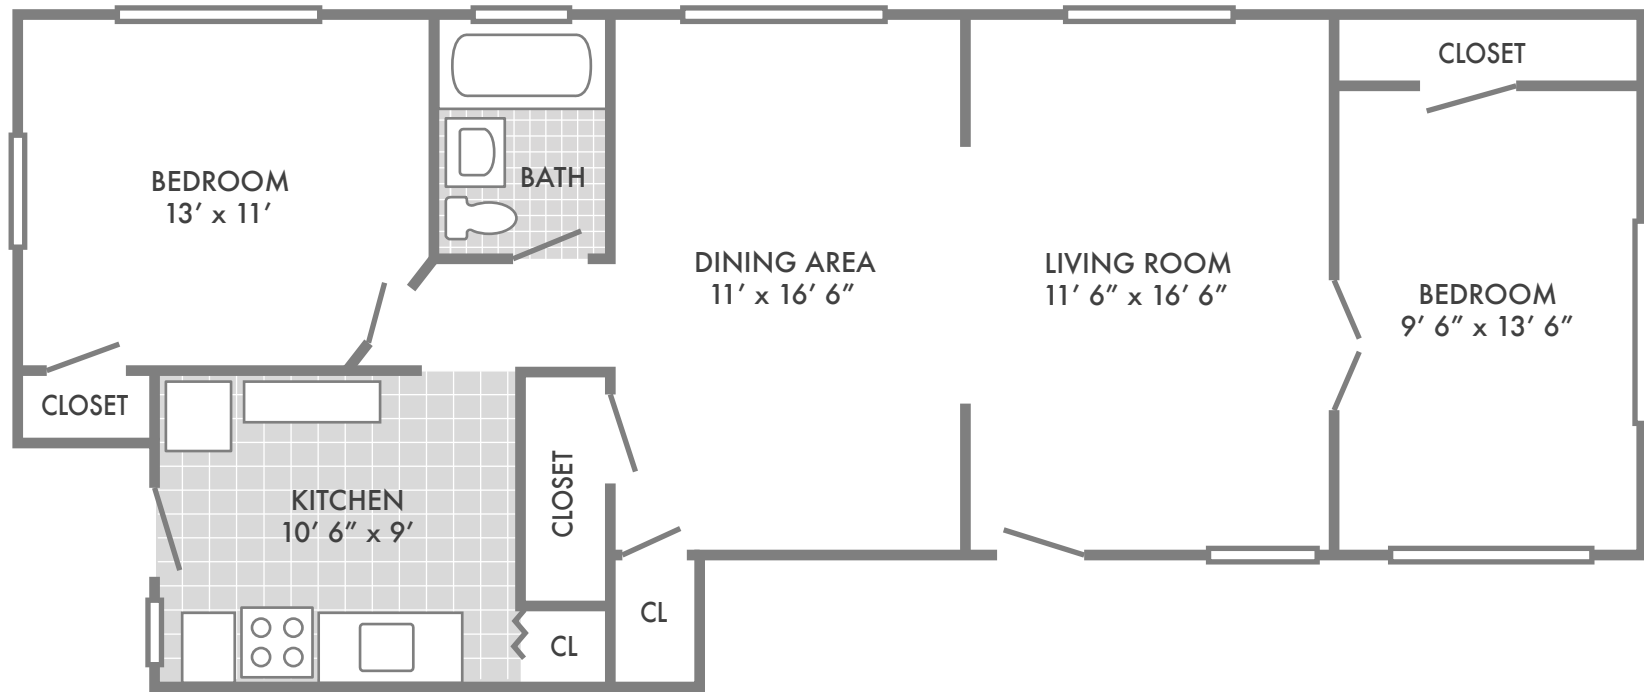

Southwood Apartments

Two Bedroom, One Bath

Approx. 850 sq. ft.

The above information is from an appropriate source, but is not guaranteed.