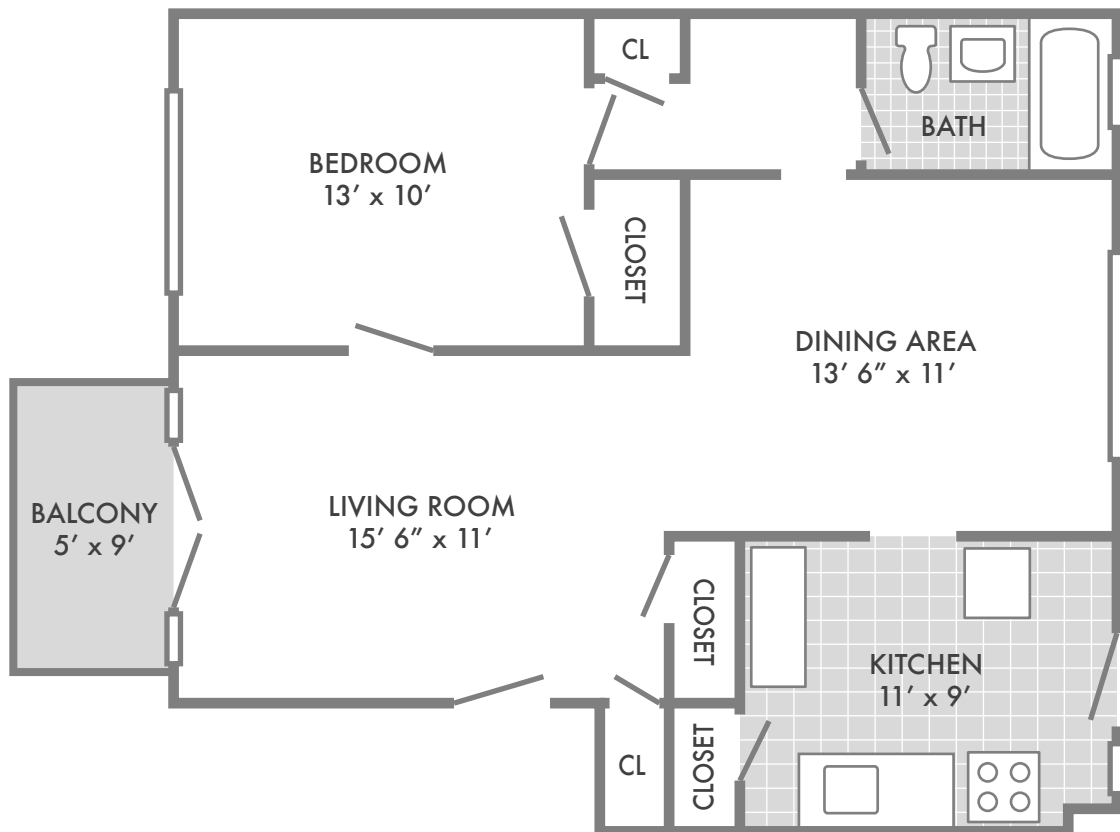

Southwood Apartments

One Bedroom, One Bath

Approx. 650 sq. ft.

The above information is from an appropriate source, but is not guaranteed.