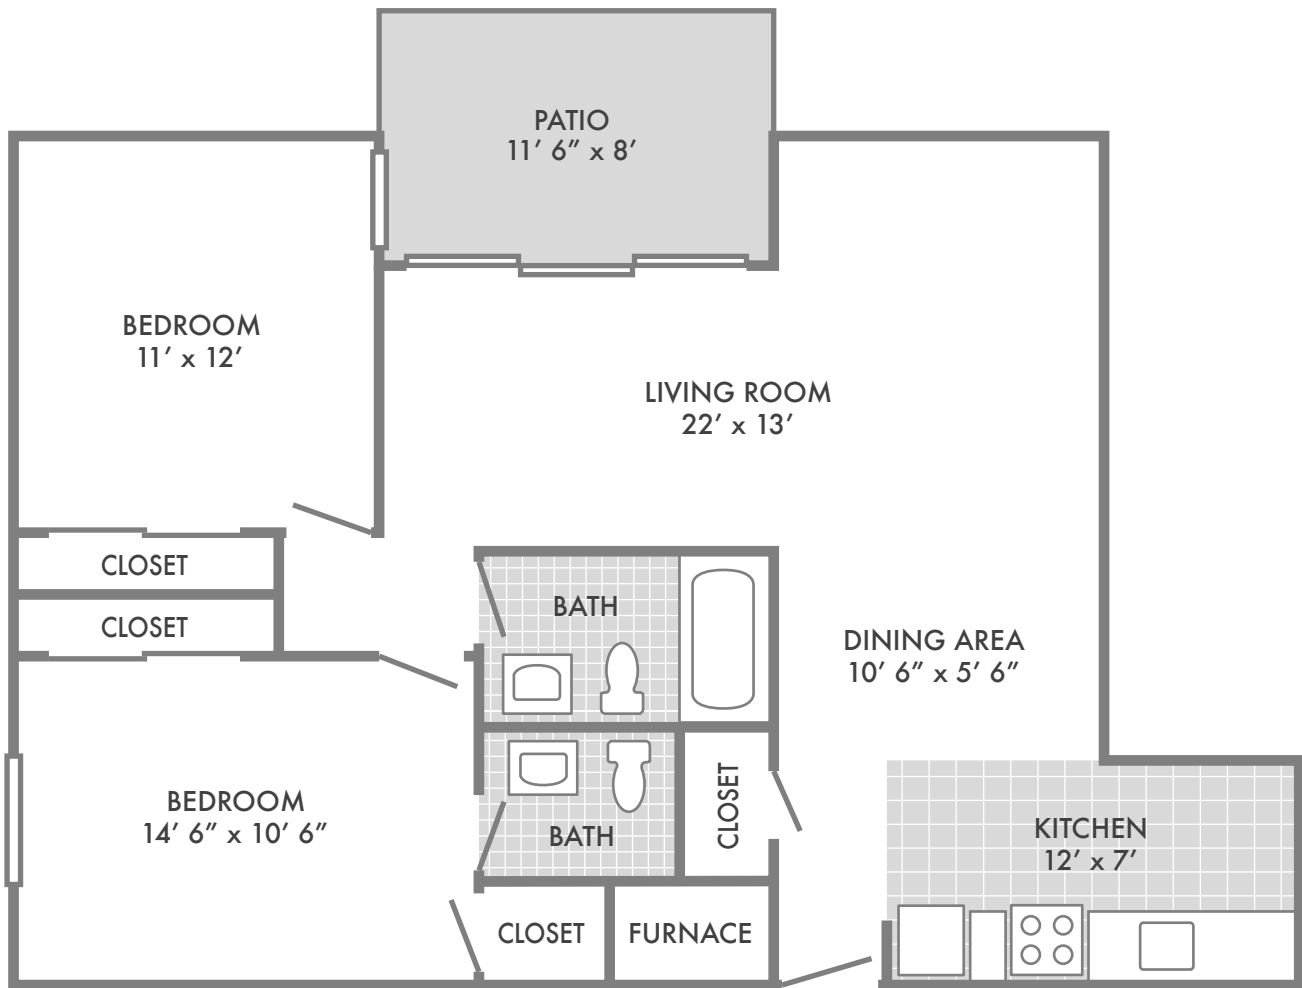

Geneva Apartments
Two Bedroom, Two Bath
Approx. 822 sq. ft.

The above information is from an appropriate source, but is not guaranteed.