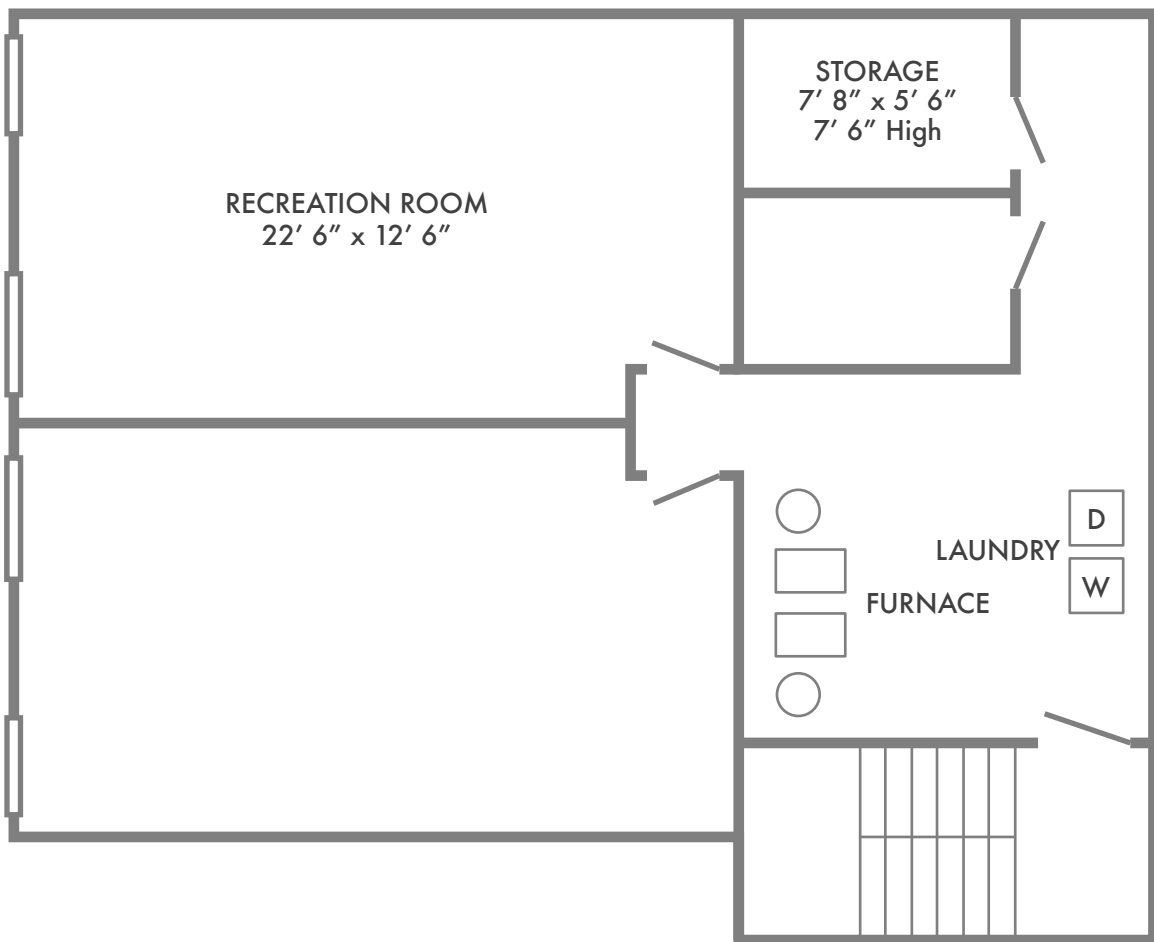

# Colonial Village Apartments Recreation Room & Storage

*Approx. 532 sq. ft.*

The above information is from an appropriate source, but is not guaranteed.