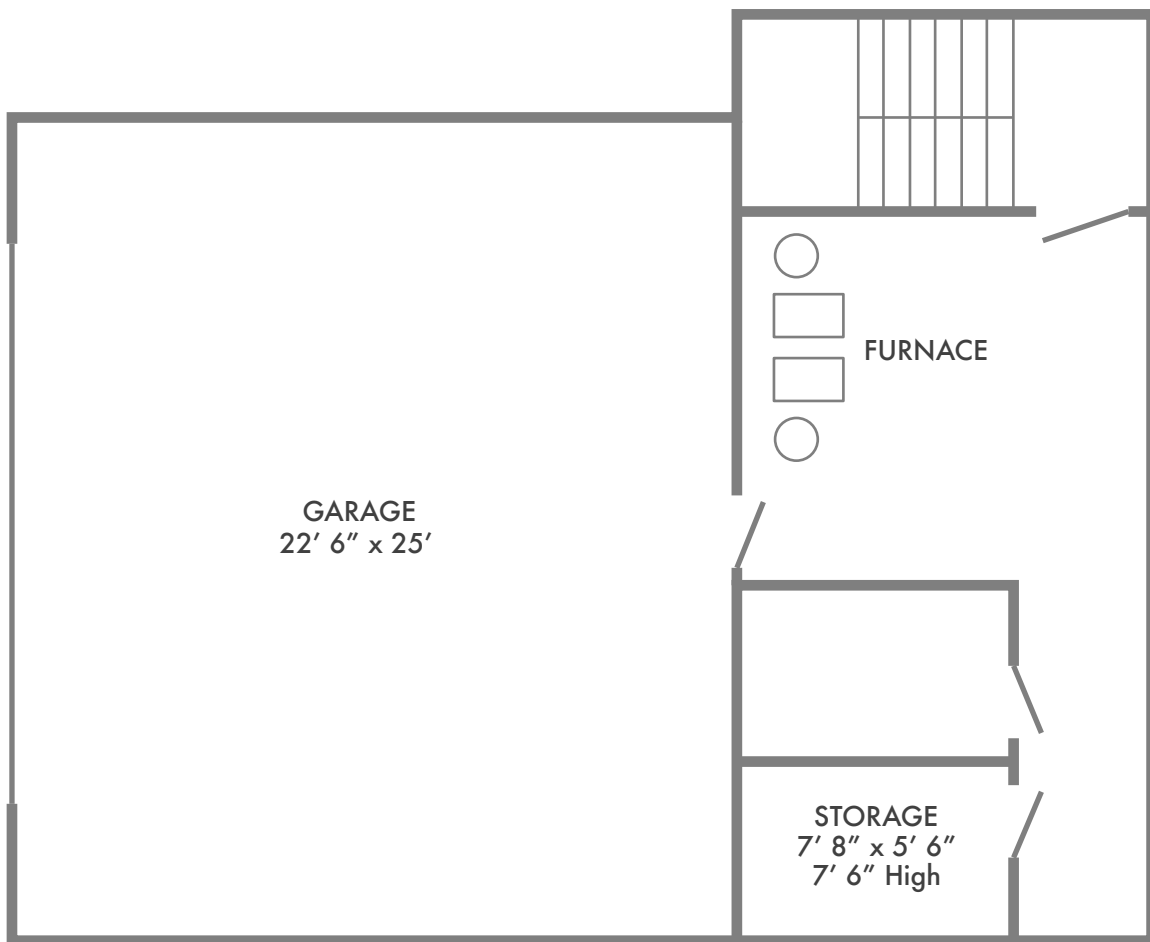

Colonial Village Apartments Garage & Storage

Approx. 532 sq. ft.

The above information is from an appropriate source, but is not guaranteed.