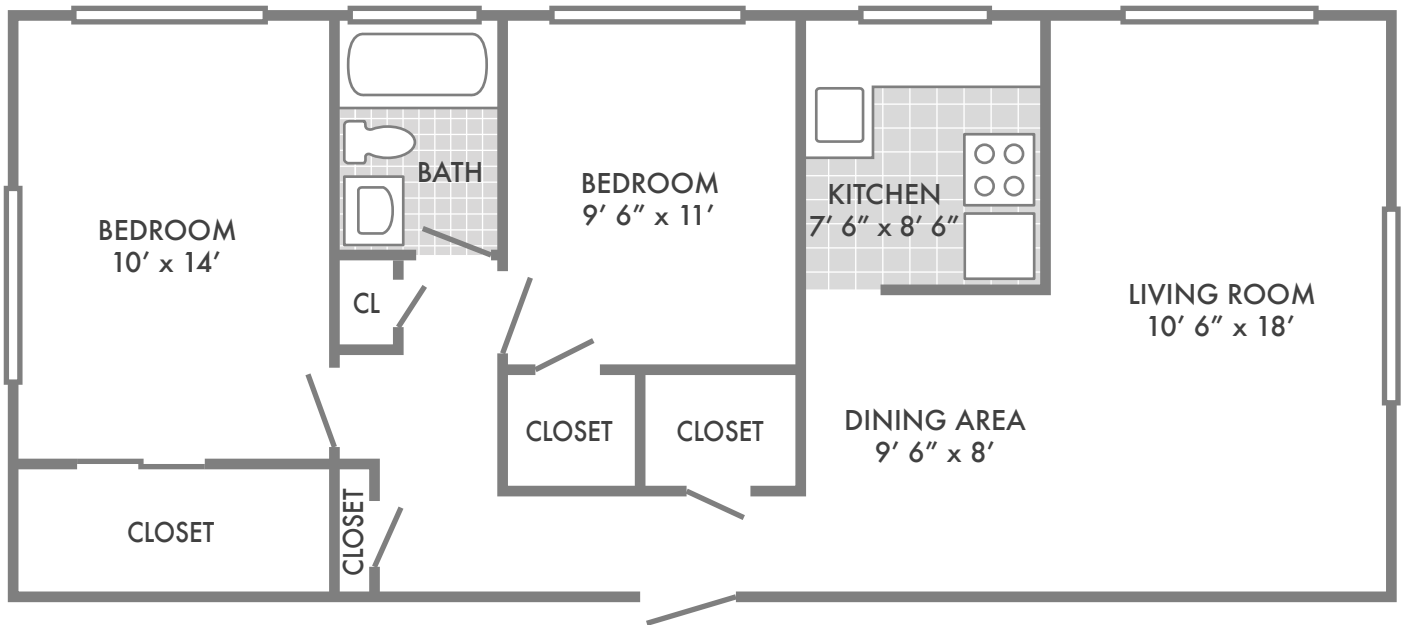

Bevo Apartments
Two Bedroom, One Bath
Approx. 807 sq. ft.

The above information is from an appropriate source, but is not guaranteed.