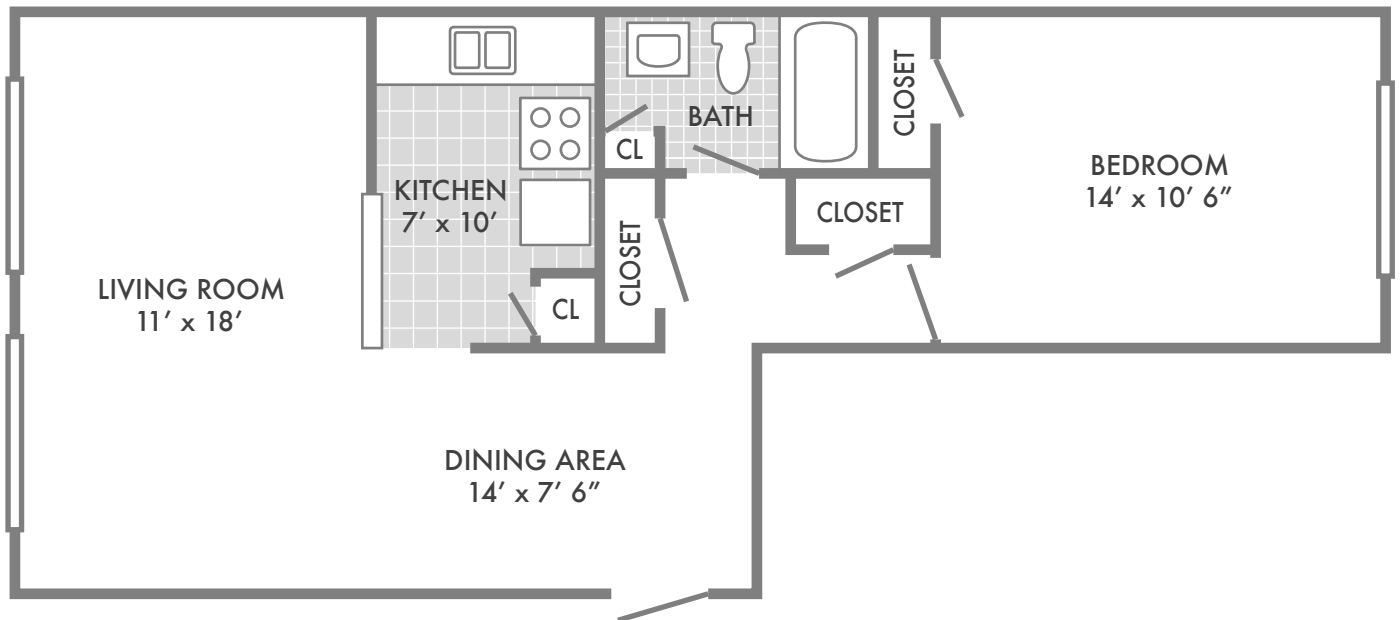

Bevo Apartments
One Bedroom, One Bath
Approx. 540 sq. ft.

The above information is from an appropriate source, but is not guaranteed.