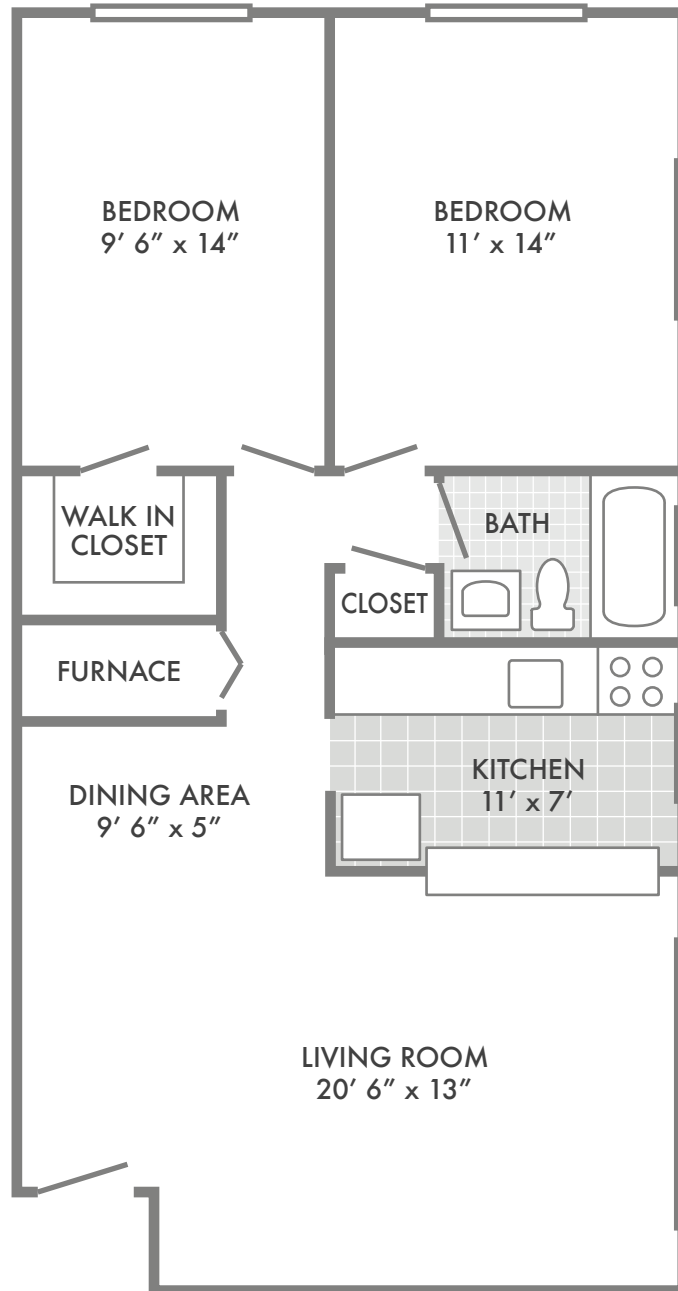

Bel Aire Apartments

Two Bedroom
Approx. 820 sq. ft.

The above information is from an appropriate source, but is not guaranteed.